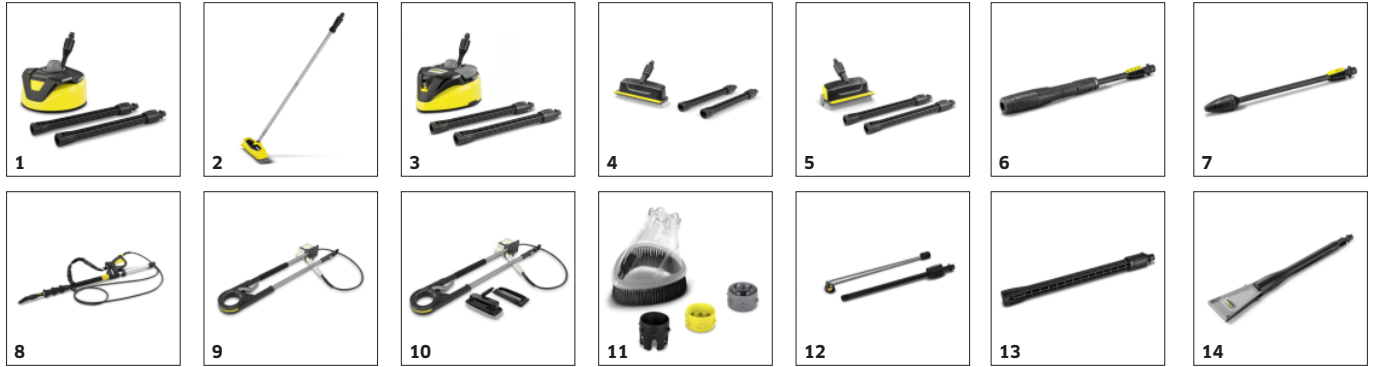

ACCESSORIES FOR K 4 CLASSIC HOME

1.679-423.0

		Order no.	Description	
SURFACE CLEANERS				
T 5 T-Racer surface cleaner	1	2.644-084.0	Thorough and splash-free cleaning over large areas: The T 5 T-Racer surface cleaner. The adjustable nozzle position means the surface cleaner can be used to clean hard and delicate surfaces alike.	■
PS 40 power scrubber surface cleaner	2	2.643-245.0	Power Scrubber PS 40 with 3 integrated high-pressure nozzles. Eliminates stubborn dirt from various surfaces powerfully, reliably and in a time-saving manner. Ideal for stairs and edges. Includes integrated squeegee blade to remove the dirty water.	□
T 7 Plus T-Racer surface cleaner	3	2.644-074.0	Power nozzle for ultimate cleaning power, even in corners and along edges: The T 7 Plus T-Racer surface cleaner with rinse function – for effective and splash-free cleaning of large areas.	□
PS 30 power scrubber surface cleaner	4	2.644-123.0	The PS 30 power scrubber, with its three integrated high-pressure nozzles, powerfully removes stubborn dirt from various surfaces, while saving time. Ideal for stairs and edges. Includes integrated squeegee blade to remove the dirty water.	□
PS 30 Plus power scrubber surface cleaner	5	2.644-212.0	The PS 30 Plus power scrubber removes stubborn dirt with its three high-pressure nozzles. Thanks to the swivelling side nozzle, all corners and edges are effortlessly cleaned.	□
SPRAY LANCES				
VP 145 vario power jet for K 4-K 5	6	2.642-725.0	Vario power spray lance for pressure washers in classes K 4 to K 5. Continuously adjustable from low-pressure detergent jet to high-pressure jet, simply by turning the spray lance.	■
DB 145 dirt blaster for K 4-K 5	7	2.642-728.0	Dirt blaster with powerful middle rotary nozzle for Kärcher pressure washers in classes K 4 and K 5. For particularly stubborn dirt like that on mossy or weathered surfaces.	■
Telescopic spray lance	8	2.642-347.0	Telescopic spray lance (1.20 m – 4 m) for easy cleaning of difficult to reach areas. With shoulder strap, bayonet connection and integrated, ergonomically adjustable trigger gun. Weight: ca. 2 kg	□
TLA 4 telescopic spray lance	9	2.644-190.0	Simple cleaning at (almost) every point: The telescopic spray lance easily reaches areas that are difficult to access thanks to its 180° adjustable hinge.	□
Façade & glass cleaning kit	10	2.644-249.0	Set comprising the telescopic spray lance TLA 4 and the façade and glass cleaning attachment. For easy cleaning of objects that are difficult to access such as house façades or conservatories.	□
Splash guard	11	2.642-706.0	Transparent splash guard for class K 2 to K 7 Kärcher pressure washers protects the operator and surrounding area from spray water. Ideal for cleaning corners and edges.	□
Angled spray lance	12	2.638-817.0	Extra-long angled spray lance (about 1 m) for easy cleaning of difficult to reach areas, e.g. roof gutters or vehicle underbodies.	□
1-step lance extension	13	2.643-240.0	Extends spray lance by 0.4 m. For effective cleaning of difficult to reach areas. Suitable for all Kärcher accessories.	□
eco!Booster 130	14	2.645-387.0	Ideal for delicate surfaces, very efficient – the eco!Booster delivers a 50% higher cleaning performance than the flat jet, saving water, energy and time.	□